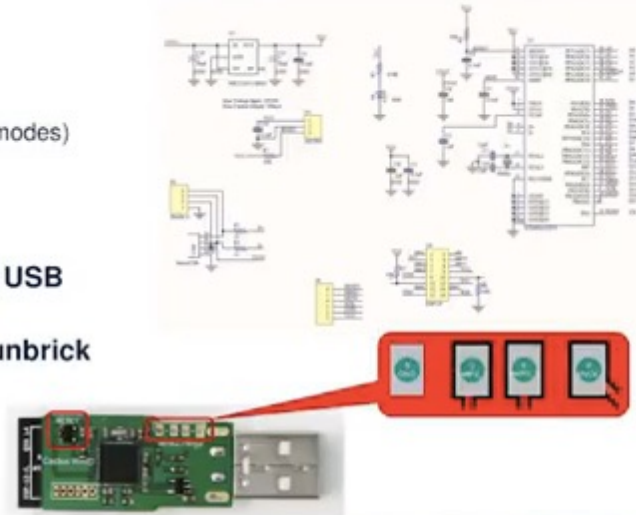

ENCRYPTED USB DRIVES

Speed

With integrated camera on flash disk, quick capture of the iris for enrollment, open it with one glance in 0.5s.

USB CHARGING STATIONS

WHID Injector – Schematics & Specs

- **Atmega 32u4**
 - Arduino-friendly
- **ESP-12**
 - WiFi (both AP and Client modes)
 - TCP/IP Stack
 - DNS Support
 - 4MB Flash
- **Pinout for weaponizing USB gadgets**
- **HALL Sensor for easy unbrick**

Unlocking Methods

Use button / fingerprint / password
to unlock on APP, or input fingerprint
on padlock to unlock.

A hand holds a smartphone in the foreground, displaying a smart home application interface. The screen shows a 'My Home' section with several circular icons representing different rooms or devices. Below this is a large circular control element, possibly a lock status indicator. At the bottom of the screen, there are several red and teal icons for various smart home functions. In the background, a modern, black digital door lock is mounted on a light-colored door. The lock features a numeric keypad with numbers 1-9, *, 0, and #, and a silver circular keyhole at the bottom. The overall scene is brightly lit, suggesting an indoor setting.